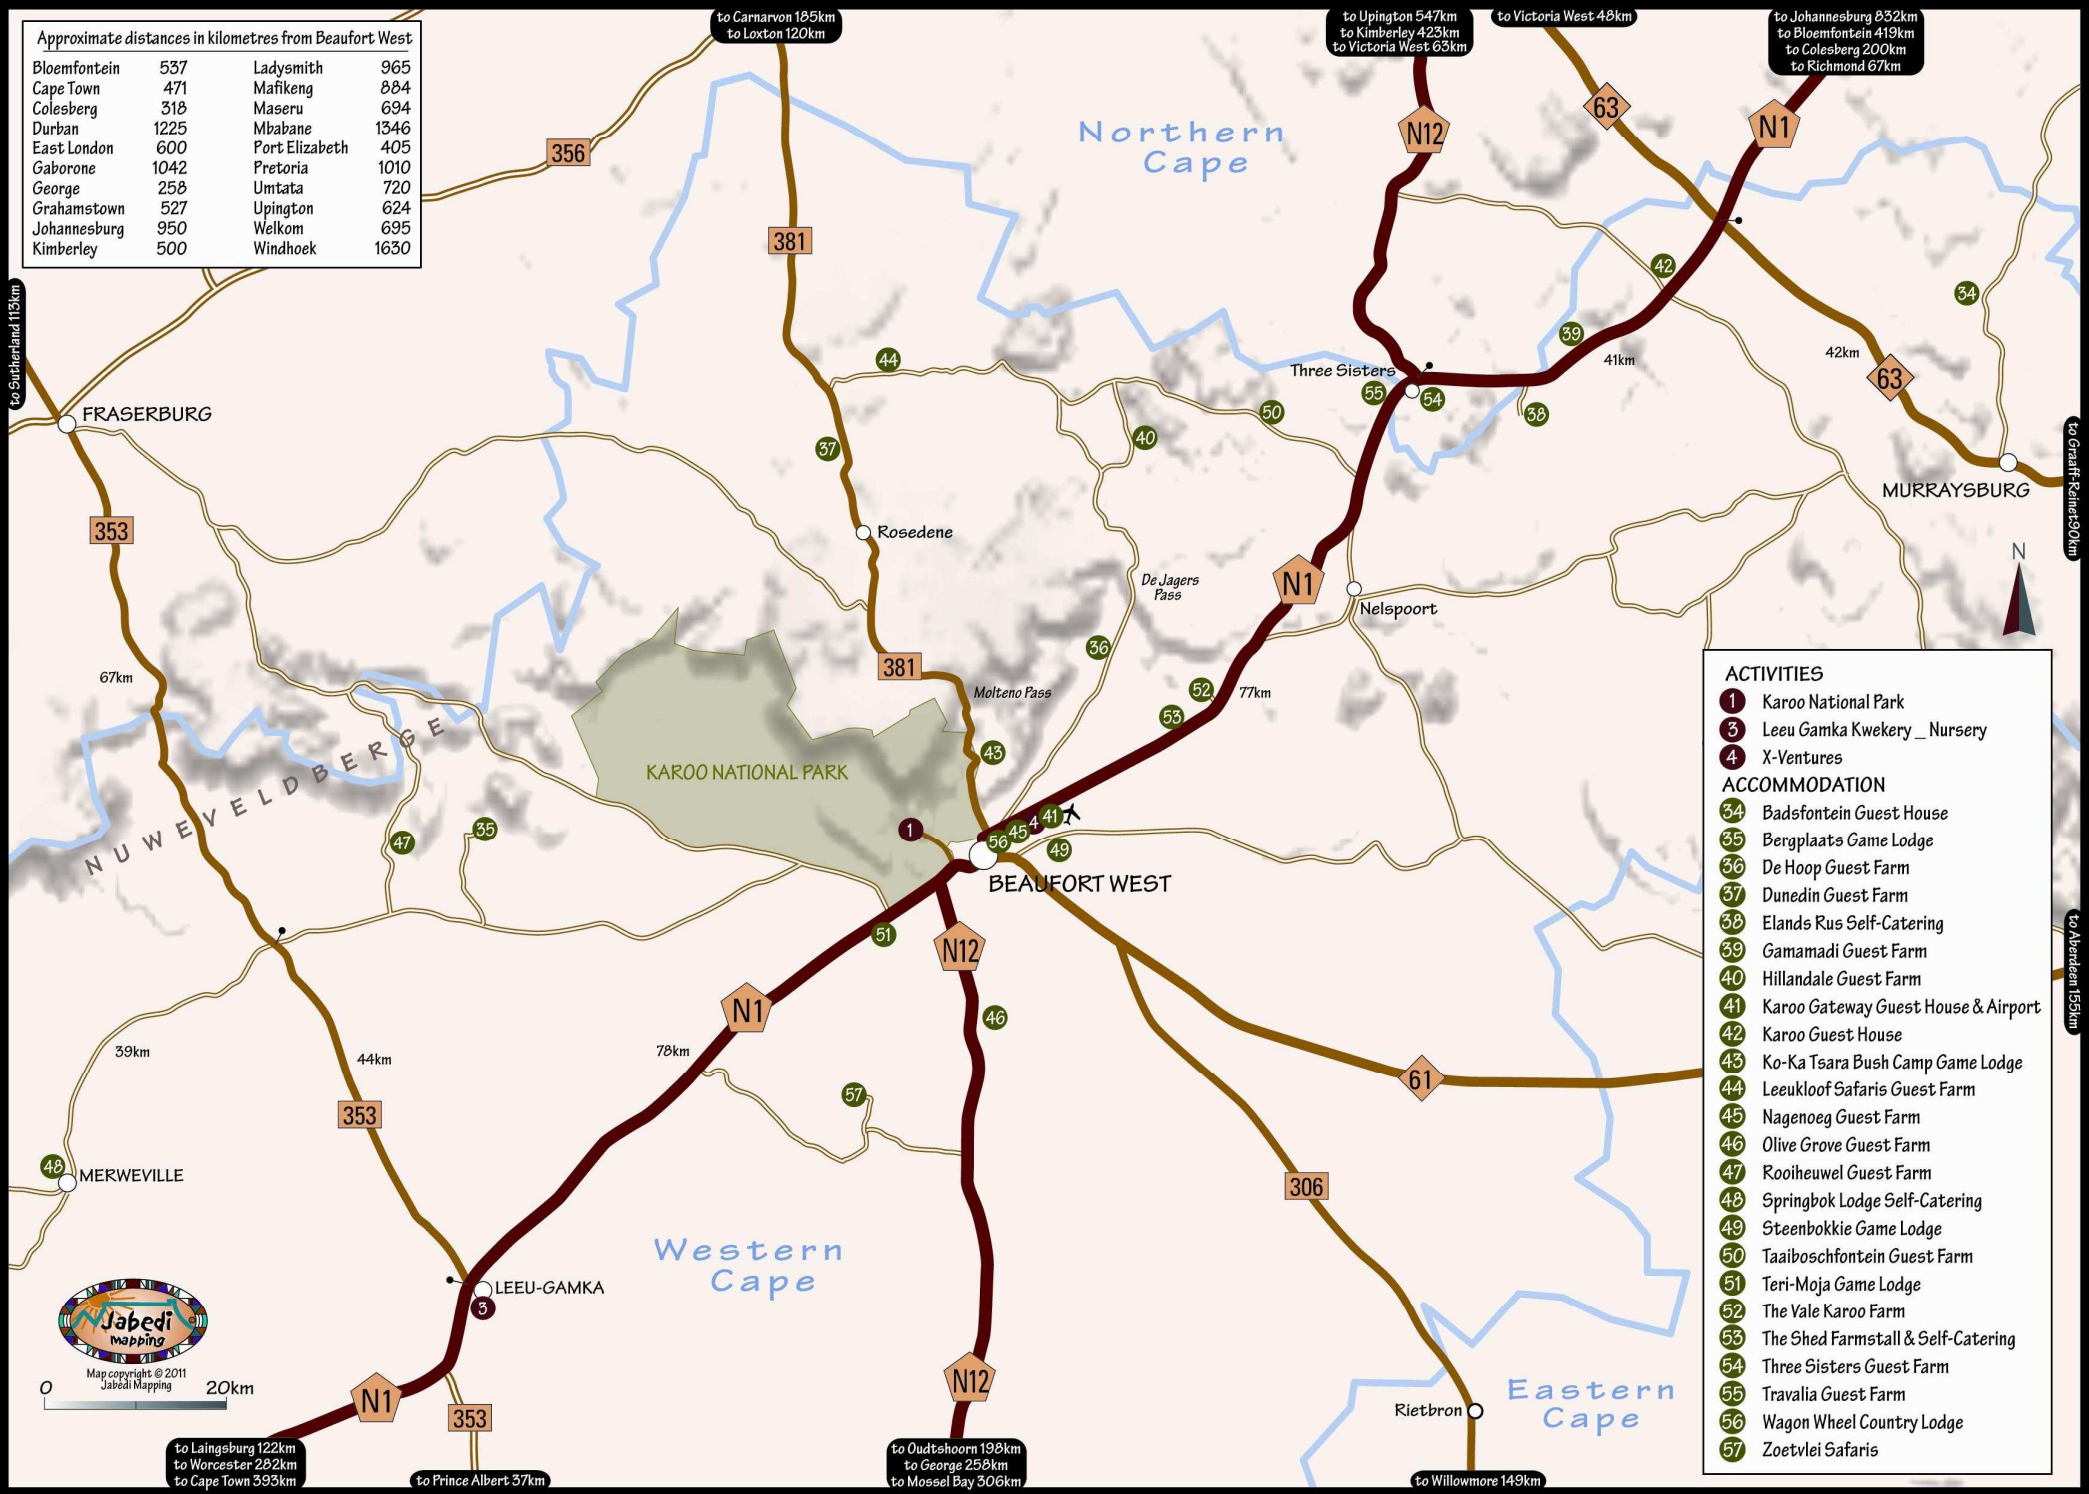

Approximate distances in kilometres from Beaufort West

Bloemfontein	537	Ladysmith	965
Cape Town	471	Mafikeng	884
Colesberg	318	Maseru	694
Durban	1225	Mbabane	1346
East London	600	Port Elizabeth	405
Gaborone	1042	Pretoria	1010
George	258	Umtata	720
Grahamstown	527	Upington	624
Johannesburg	950	Welkom	695
Kimberley	500	Windhoek	1630

ACTIVITIES

- 1 Karoo National Park
- 3 Leeu Gamka Kwekery \_ Nursery
- 4 X-Ventures

ACCOMMODATION

- 34 Badsfontein Guest House
- 35 Bergplaats Game Lodge
- 36 De Hoop Guest Farm
- 37 Dunedin Guest Farm
- 38 Elands Rus Self-Catering
- 39 Gamamadi Guest Farm
- 40 Hillandale Guest Farm
- 41 Karoo Gateway Guest House & Airport
- 42 Karoo Guest House
- 43 Ko-Ka Tsara Bush Camp Game Lodge
- 44 Leeukloof Safaris Guest Farm
- 45 Nagenoeg Guest Farm
- 46 Olive Grove Guest Farm
- 47 Rooihuwel Guest Farm
- 48 Springbok Lodge Self-Catering
- 49 Steenbokkie Game Lodge
- 50 Taaboschfontein Guest Farm
- 51 Teri-Moja Game Lodge
- 52 The Vale Karoo Farm
- 53 The Shed Farmstall & Self-Catering
- 54 Three Sisters Guest Farm
- 55 Traviaia Guest Farm
- 56 Wagon Wheel Country Lodge
- 57 Zoetvlei Safaris

Map copyright © 2011  
Jabedi Mapping

20km

to Laingsburg 122km  
to Worcester 282km  
to Cape Town 393km

to Prince Albert 37km

to Oudtshoorn 198km  
to George 258km  
to Mossel Bay 306km

to Willowmore 149km

to Sutherland 113km

to Camarvon 185km  
to Loxton 120km

to Upington 547km  
to Kimberley 423km  
to Victoria West 63km

to Victoria West 48km

to Johannesburg 832km  
to Bloemfontain 419km  
to Colesberg 200km  
to Richmond 67km